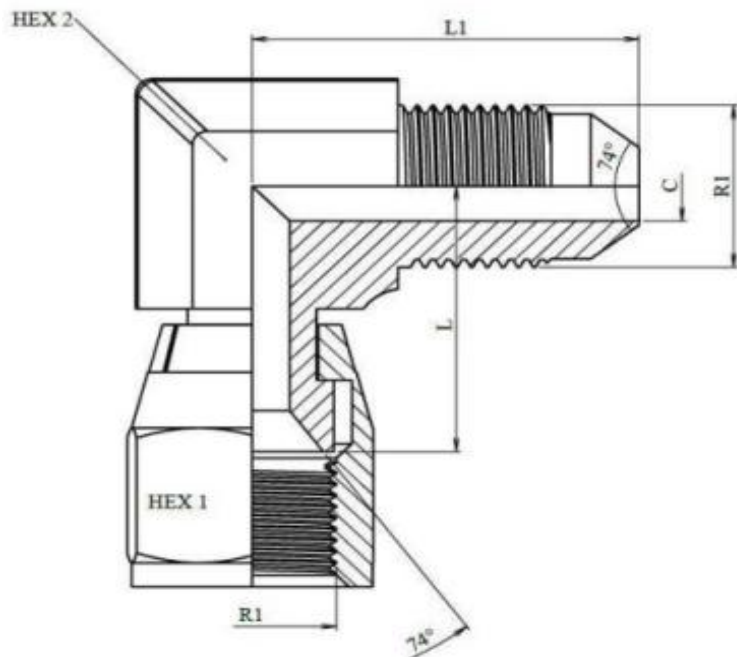

Adaptor UNF L - UNFL-FEFIO
filet exterior / filet interior, cu olandeză
con 74 de grade

Cod	R1 (filet exterior)	R2 (filet interior)	L	L1	HEX1	HEX2	Preț EUR
UNFL-FEFIO 7/16	7/16"	7/16"	16.7	22.5	14	12	3.91
UNFL-FEFIO 1/2	1/2"	1/2"	17.4	24	17	14	4.99
UNFL-FEFIO 9/16	9/16"	9/16"	22	27	19	14	5.47
UNFL-FEFIO 3/4	3/4"	3/4"	25	32	22	19	7.43
UNFL-FEFIO 7/8	7/8"	7/8"	28.4	37	27	22	7.72
UNFL-FEFIO 1.1/16	1.1/16"	1.1/16"	30	42	32	27	9.24
UNFL-FEFIO 1.3/16	1.3/16"	1.3/16"	-	-	36	33	12.79
UNFL-FEFIO 1.5/16	1.5/16"	1.5/16"	36	46	41	36	20.78
UNFL-FEFIO 1.5/8	1.5/8"	1.5/8"	42.8	52.5	50	41	39.63
UNFL-FEFIO 1.7/8	1.7/8"	1.7/8"	47.2	59	55	50	51.84