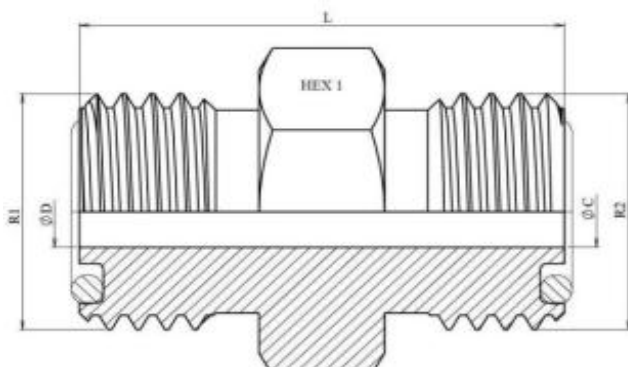

Fiting ORS - FOR

Cod	R1 (filet exterior)	R2 (filet exterior)	L	HEX1	Preț EUR
FOR 9/16	9/16"	9/16"	27	17	2.06
FOR 9/16-11/16	9/16"	11/16"	30	19	2.50
FOR 11/16	11/16"	11/16"	31	19	2.62
FOR 11/16-13/16	11/16"	13/16"	22	22	3.75
FOR 13/16	13/16"	13/16"	35	22	3.41
FOR 13/16-1	13/16"	1"	40	27	5.00
FOR 1	1"	1"	42.5	27	5.06
FOR 1-1.3/16	1"	1.3/16"	45.7	32	6.15
FOR 1.3/16	1.3/16"	1.3/16"	47	32	6.88
FOR 1.3/16-1.7/16	1.3/16"	1.7/16"	49	41	13.32
FOR 1.7/16	1.7/16"	1.7/16"	49	41	8.91
FOR 1.7/16-1.11/16	1.7/16"	1.11/16"	45	46	15.44
FOR 1.11/16	1.11/16"	1.11/16"	51.5	46	19.00
FOR 2-2	2"	2"	52	55	30.13