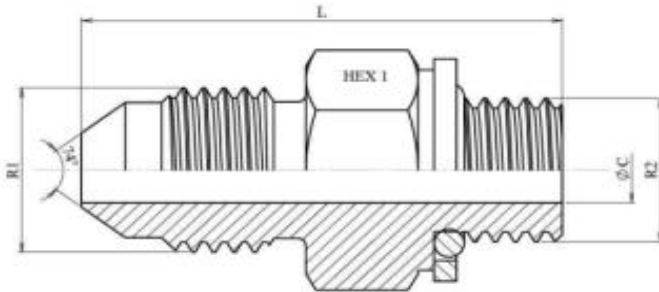

**Fiting BSP/UNF - FBZU**  
filet exterior / filet exterior  
etanșare dreaptă / con 74 de grade

Cod	R1 (filet exterior)	R2 (filet exterior)	L	HEX1	Preț EUR
FBZU 1/8-7/16	7/16"	1/8"	30	14	1.41
FBZU 1/4-7/16	7/16"	1/4"	33	19	1.90
FBZU 1/4-1/2	1/2"	1/4"	33	19	2.01
FBZU 1/4-9/16	1/2"	3/8"	34	22	1.82
FBZU 1/4-3/4	9/16"	1/4"	33.1	19	1.97
FBZU 3/8-1/2	9/16"	3/8"	34.1	22	2.16
FBZU 3/8-9/16	9/16"	1/2"	38	27	2.07
FBZU 3/8-3/4	3/4"	3/8"	36.5	22	2.03
FBZU 3/8-7/8	3/4"	1/4"	35.5	19	2.53
FBZU 1/2-9/16	3/4"	1/2"	39.5	27	3.65
FBZU 1/2-3/4	7/8"	3/8"	40.5	24	2.65
FBZU 1/2-7/8	7/8"	1/2"	40.8	27	3.22
FBZU 3/4-7/8	7/8"	3/4"	46.5	36	4.99
FBZU 3/4-1.1/16	1.1/16"	3/4"	49	36	5.65
FBZU 1-1.1/16	1.1/16"	1"	52	46	7.79
FBZU 1-1.5/16	1.5/16"	1"	53	46	7.87
FBZU 1.1/4-1.5/8	1.5/8"	1.1/4"	57.5	50	12.25