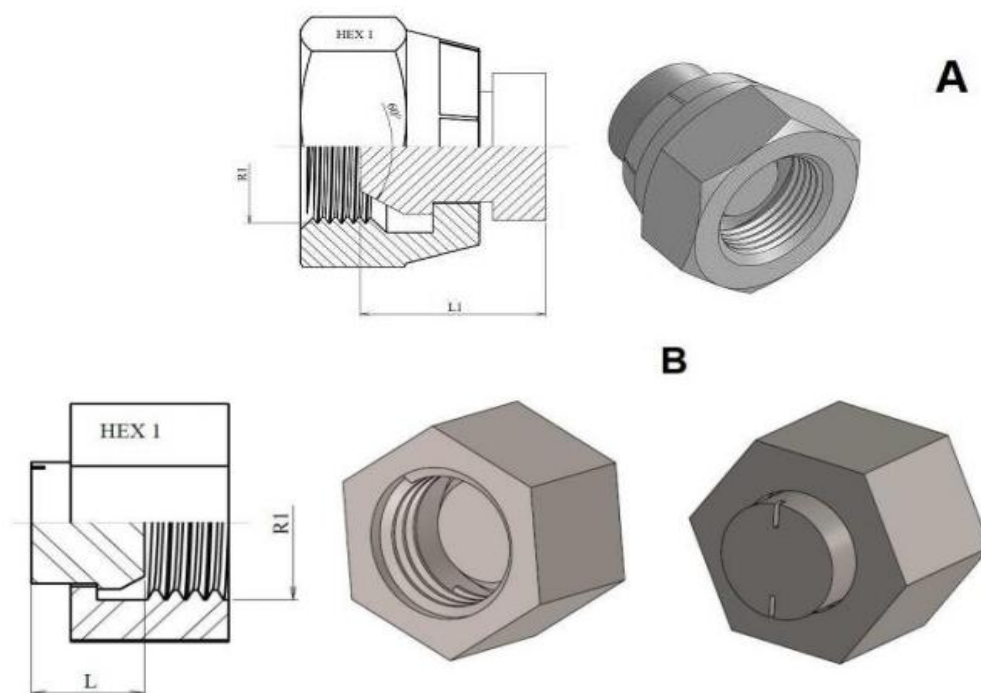

Capac închidere BSP FI - CBSP filet interior

Dacă nu se solicită altfel, acestea vor fi furnizate aleatoriu

Cod	R1 (filet interior)	L	HEX1	Preț EUR
CBSP 1/8	1/8" BSP	15	14	1.10
CBSP 1/4	1/4" BSP	14	19	1.49
CBSP 3/8	3/8" BSP	15	22	1.51
CBSP 1/2	1/2" BSP	17	27	2.09
CBSP 5/8	5/8" BSP	26	30	2.78
CBSP 3/4	3/4" BSP	20.5	32	3.21
CBSP 1	1" BSP	23.5	41	4.63
CBSP 1.1/4	1.1/4" BSP	25.5	50	9.29
CBSP 1.1/2	1.1/2" BSP	27.5	55	17.40
CBSP 2	2" BSP	26	70	28.78