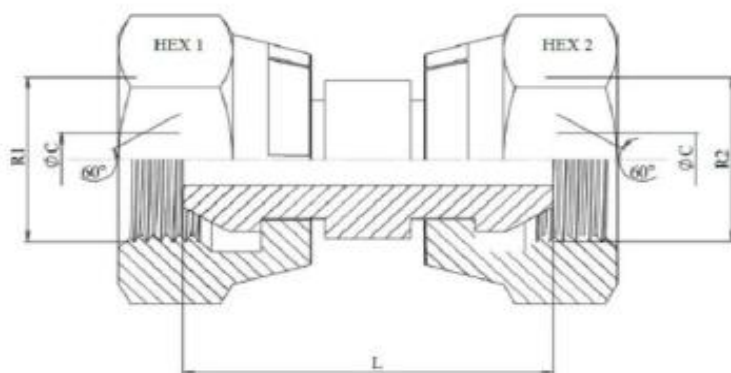

Adaptor BSP DKR - BSPD

filet interior, cu olandeză
con 60 de grade

Cod	R1 (filet interior)	R2 (filet interior)	L	HEX1	HEX2	Preț EUR
BSPD 1/4	1/4"	1/4"	26	19	19	2.88
BSPD 3/8	3/8"	3/8"	28	22	22	3.63
BSPD 1/2	1/2"	1/2"	34	27	27	5.63
BSPD 3/4	3/4"	3/4"	39	32	32	7.34
BSPD 1	1"	1"	47	41	41	11.90
BSPD 1.1/4	1.1/4"	1.1/4"	51	50	50	15.32
BSPD 1.1/2	1.1/2"	1.1/2"	55	55	55	18.00
BSPD 2	2"	2"	55	70	70	28.43