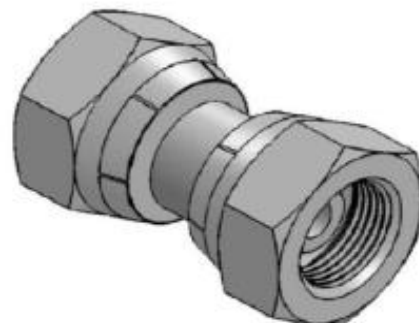

Adaptor BSP DKR - BSPD

filet interior, cu olandeză
con 60 de grade

Cod	R1 (filet interior)	R2 (filet interior)	L	HEX1	HEX2	Preț EUR
BSPD 1/4	1/4"	1/4"	26	19	19	2.88
BSPD 3/8	3/8"	3/8"	28	22	22	3.63
BSPD 1/2	1/2"	1/2"	34	27	27	5.63
BSPD 3/4	3/4"	3/4"	39	32	32	7.34
BSPD 1	1"	1"	47	41	41	11.90
BSPD 1.1/4	1.1/4"	1.1/4"	51	50	50	15.32
BSPD 1.1/2	1.1/2"	1.1/2"	55	55	55	18.00
BSPD 2	2"	2"	55	70	70	28.43