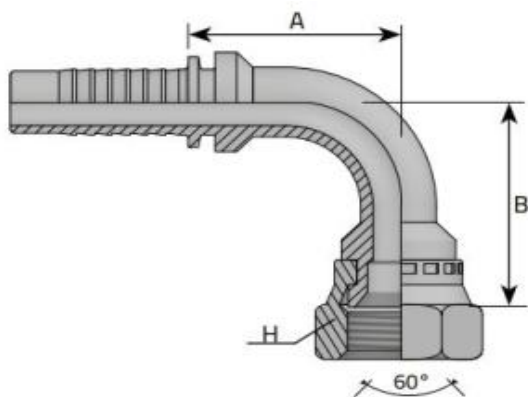

Armătură TOYOTA - TOY

con 60 grade
filet BSP

Cod	Inch	Diametru interior furtun	Filet	hex H	hex H1	A	Preț EUR
TOY 06 1/4	1/4"	DN 06	1/4"	17	19	51	5.10
TOY 10 3/8	3/8"	DN 10	3/8"	19	22	54	6.25
TOY 12 1/2	1/2"	DN 12	1/2"	22	27	60.5	8.73
TOY 20 3/4	3/4"	DN 20	3/4"	27	32	70.5	14.60
TOY 25 1	1"	DN 25	1"	32	38	88	24.20

Armătură TOYOTA - TOY90

con 60 grade
filet BSP

Cod	Inch	Diametru interior furtun	Filet	hex H	B	A	Preț EUR
TOY90 06 1/4	1/4"	DN 06	1/4"	19	26	23	8.70
TOY90 10 3/8	3/8"	DN 10	3/8"	22	34.5	33	8.83
TOY90 12 1/2	1/2"	DN 12	1/2"	27	41	39	9.75
TOY90 20 3/4	3/4"	DN 20	3/4"	32	54.5	53.5	14.90
TOY90 25 1	1"	DN 25	1"	38	68	73	34.60